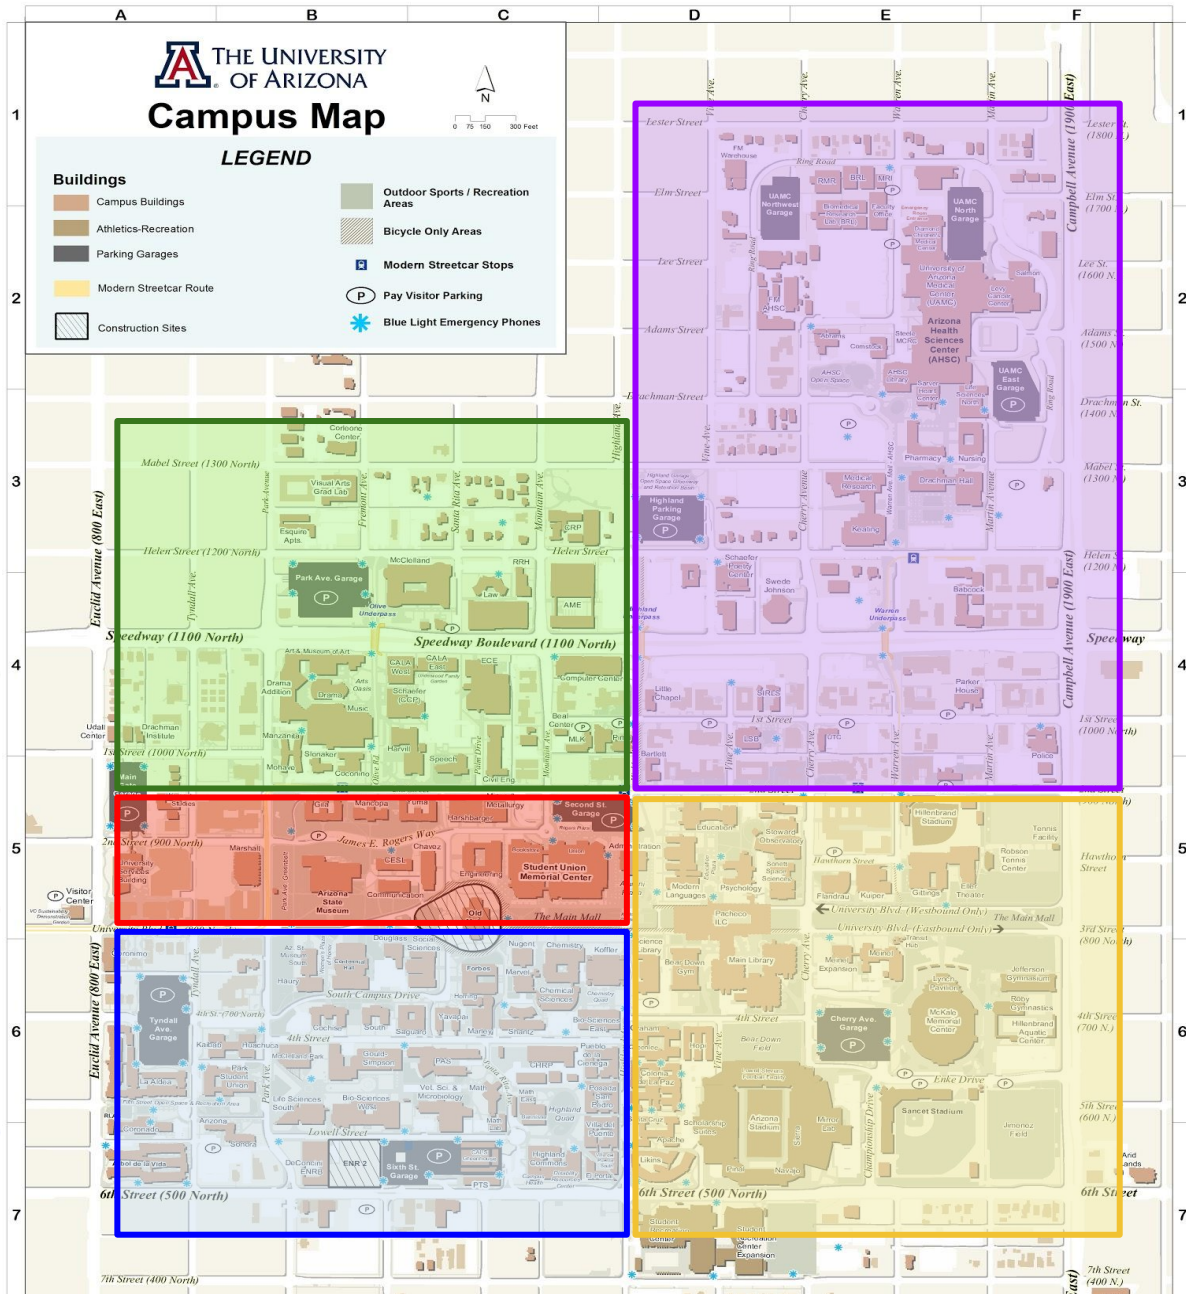

Room & Course Scheduling (RCS) - Region Map

Northwest Region (67 rooms)

Northeast Region (0 rooms)

Old Main Region (31 rooms)

Southeast Region (88 rooms)

Southwest Region (61 rooms)